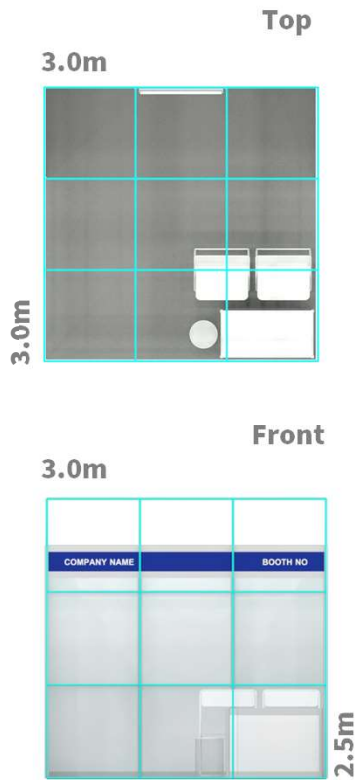

INTERNATIONAL TRADEMARK
ASSOCIATION 2023

STANDARD SHELL SCHEME BOOTH

(3m x 3m)

Carpet Type:

0916 Grijsclair

9 Sqm Entitlements	Qty
White Folding Chair	2
760mmHt Info Counter	1
Waste Paper Basket	1
13Amp Power Point	1
LED Light Tube	2

INTERNATIONAL TRADEMARK ASSOCIATION 2023

STANDARD SHELL SCHEME BOOTH

(3m x 3m)

Pico | 2

STANDARD SHELL SCHEME BOOTH

(3m x 6m)

Carpet Type:

0916 Grijsclair

18 Sqm Entitlements	Qty
White Folding Chair	4
760mmHt Info Counter	2
Waste Paper Basket	2
13Amp Power Point	2
LED Light Tube	4

INTERNATIONAL TRADEMARK ASSOCIATION 2023

STANDARD SHELL SCHEME BOOTH

(6m x 3m)

Pico | 5

INTERNATIONAL TRADEMARK ASSOCIATION 2023

STANDARD SHELL SCHEME BOOTH

(9m x 3m)

Carpet Type:

0916 Grijsclair

27 Sqm Entitlements	Qty
White Folding Chair	6
760mmHt Info Counter	3
Waste Paper Basket	3
13Amp Power Point	3
LED Light Tube	6